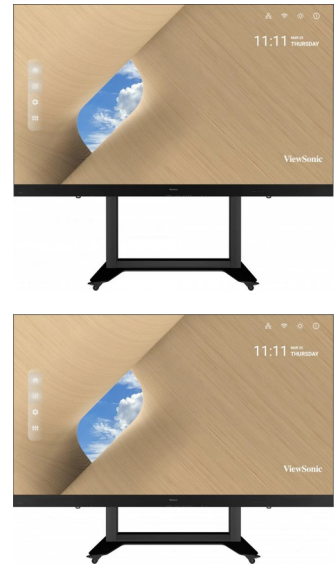

Viewsonic LDS135-151 Signage Display Digital signage flat panel 3.43 m (135") Wi-Fi 600 cd/m² Full HD Black Android 9.0

Brand : Viewsonic

Product code: LDS135-151

Product name : LDS135-151

- Pre-assembled kit ready for instant use
- Foldable screen with the movable flight case for easy delivery
- Built-in stand with motorised height adjustment
- Impressive audio from Harman Kardon speakers
- Seamless large display for rental at any event/exhibition

Foldable 135" All-in-One LED Display, 1920x1080, 6000:1, VGA, 100-120V, IP30, Android 9.0, VGA
Viewsonic LDS135-151. Product design: Digital signage flat panel. Display diagonal: 3.43 m (135"),
Display resolution: 1920 x 1080 pixels, Display brightness: 600 cd/m², HD type: Full HD. Wi-Fi. Operating
system installed: Android 9.0. Product colour: Black