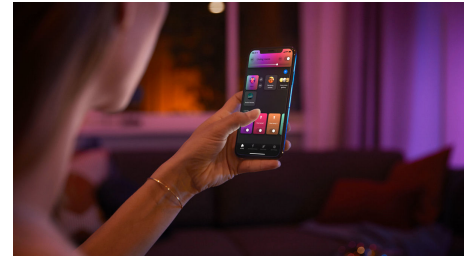

Easy smart lighting

- Control up to 10 lights with the Bluetooth app
- Control lights with your voice*
- Create a personalized experience with colorful smart light
- Set the right mood with warm to cool white light
- Unlock the full suite of smart lighting features with the Bridge

Extendible up to 10 meters

Extend your Philips Hue Lightstrip Plus up to 10 meters by adding 1 meter extensions* to cover larger surfaces and enable wider applications. From bright cove lighting to ambient navigation light in your hallway or stairs, anything is possible. Philips Hue lightstrip plus gives you full color consistency from the first to the last extension.*Can only be extended with the Bluetooth-compatible version.

Control up to 10 lights with the Bluetooth app

Philips Hue with Bluetooth is the easiest way to get started with smart lighting. Set the mood instantly with Bluetooth-enabled light fixtures and the Hue Bluetooth app, which allows you to control up to 10 lights in a room.