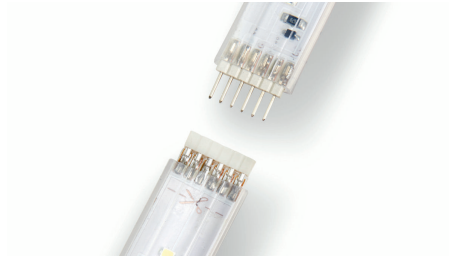

Requires a Bluetooth-compatible Lightstrip Plus

This product can only be used to extend the Bluetooth-compatible version of the Philips Hue Lightstrip Plus. Look for the Bluetooth logo on the packaging to confirm you have a Bluetooth-compatible Lightstrip base pack.