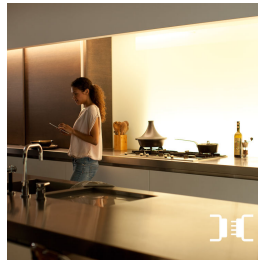

Extendible up to 10 meters

Extend your Philips Hue Lightstrip Plus up to 10 meters by adding 1 meter extensions* to cover larger surfaces and enable wider applications. From bright cove lighting to ambient navigation light in your hallway or stairs, anything is possible. Philips Hue lightstrip plus gives you full color consistency from the first to the last extension.*Can only be extended with the Bluetooth-compatible version.