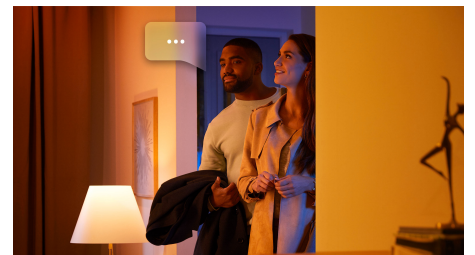

Control lights with your voice*

Philips Hue works with Amazon Alexa and the Google Assistant when paired with a compatible Google Nest or Amazon Echo device. Simple voice commands allow you to control multiple lights in a room or just a single lamp.